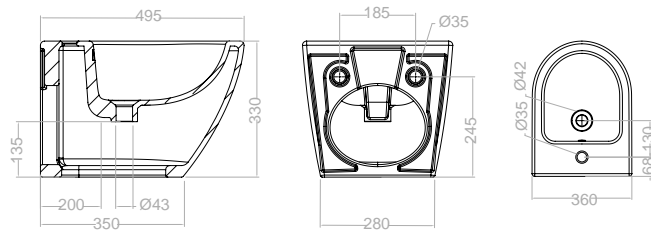

Bidets

Wall to back bidet

S29B308817

216,00 €

With mixer hole and fixation kit.

376 mm length.

Antibacterial

Fixings

Wall-hung bidet

S29B307919

216,00 €

With mixer hole and fixation kit.

350 mm length.

Antibacterial

Fixings