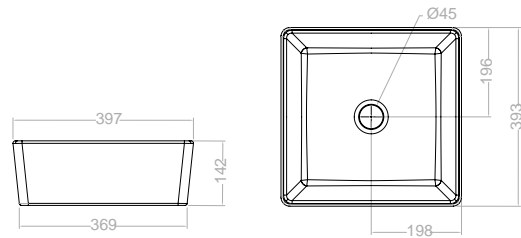

Washbasin without mixer hole

**White square washbasin****S30L307926**

139,20 €

Antibacterial

Over countertop. Without overflow and without mixer hole.

369 mm length

**White rectangular washbasin****S30L307927**

207,60 €

Antibacterial

Over countertop. Without overflow and without mixer hole.

601 mm length

Washbasin with mixer hole

**White square washbasin****S30L307896**

146,40 €

2 possible installations: over counter top or wall-hung. With overflow and mixer hole.