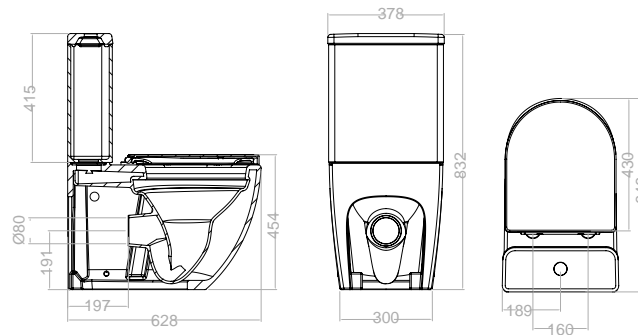

Including

WC-bowl with dual outlet and fixation kit, connection elbow and Rimless system.	S29R308813	233,80 €
WC cistern with down water inlet with double discharge kit 3/4,5 liters.	S29R308811	112,70 €
Soft-closing sit and cover, with hinges and Clip Off system.	S29R308812	78,60 €