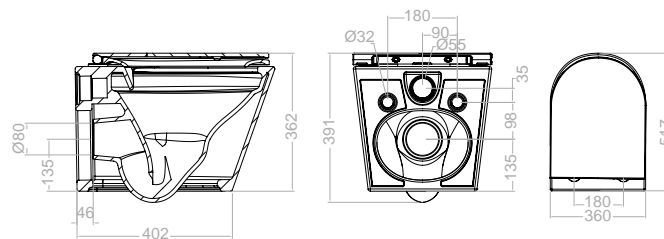

Toilets

Wall-hung WC

S27A308746

282,00 €

Wall outlet, Rimless, soft-closing &
Clip Off sit and cover.

402 mm length.

Including: WC bowl, sit and cover.

Rimless

Clip Off

Softclose

Comfort

Antibacterial

Including

WC-bowl with fixation kit and Rimless system.

S27R308712

215,50 €

Soft-closing sit and cover with hinges and Clip Off
system.

S27R308722

66,50 €