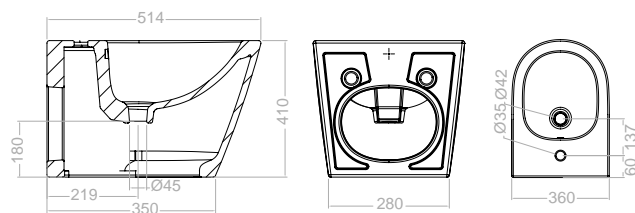

Bidets

Wall to back bidet

S27B307898

192,00 €

With mixer hole and fixation kit.

425 mm length.

Antibacterial

Fixings

Wall-hung bidet

S27B307915

192,00 €

With mixer hole and fixation kit.

350 mm length.

Antibacterial

Fixings