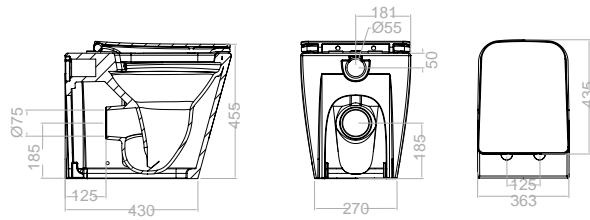

Toilets

Back to wall WC

S28A308747

340,90 €

Soft-closing & and Clip Off sit and cover. Rimless.

430 mm length.

Including: WC bowl, sit and cover.

Rimless

Clip Off

Softclose

Comfort

Antibacterial

Fixings

Including

WC-bowl with fixation kit and Rimless system.

S28R308718

260,20 €

Soft-closing sit and cover, with hinges and Clip Off system.

S28R308715

80,80 €