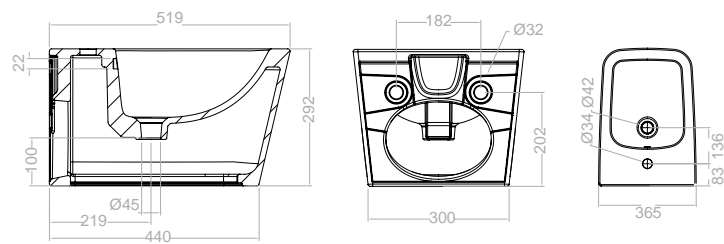

Wall-hung bidet

S28B307922

216,00 €

With mixer hole and fixation kit.

440 mm length.

Antibacterial

Fixings