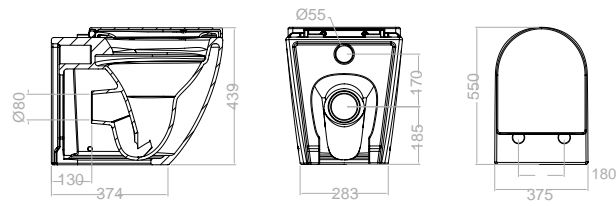

Toilets

Back to wall WC

S29A308815

340,90 €

Soft-closing & and Clip Off sit and cover. Rimless.

374 mm length.

Including: WC bowl, sit and cover.

Rimless

Clip Off

Softclose

Comfort

Antibacterial

Fixings

Including

WC-bowl with fixation kit and Rimless system.

S29R308816

262,30 €

Soft-closing sit and cover, with hinges and Clip Off system.

S29R309455

78,60 €