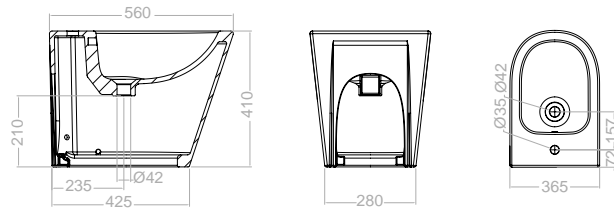

S27R308713

229,90 €

Soft-closing sit and cover, with hinges and Clip Off system.

S27R308723

66,50 €

Bidets

**Wall to back bidet****S27B307898**

192,00 €

With mixer hole and fixation kit.

425 mm length.

Antibacterial

Fixings

**Wall-hung bidet****S27B307915**

192,00 €

With mixer hole and fixation kit.

350 mm length.