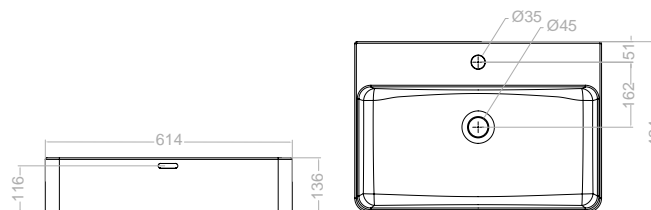

Washbasin with mixer hole

S30L307896

146,40 €

2 possible installations: over counter top or wall-hung. With overflow and mixer hole.

420 mm length

Antibacterial

Dual

S30L307895

171,60 €

2 possible installations: over countertop or wall-hung. With overflow and mixer hole

614 mm length

Antibacterial

Dual