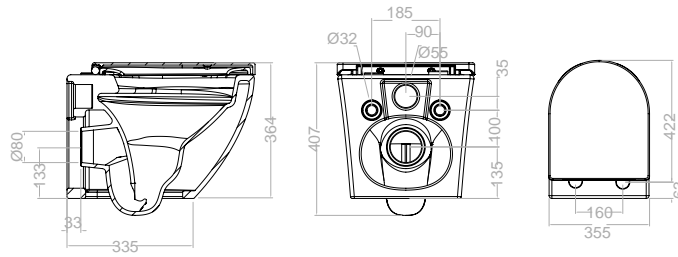

Toilets

Wall-hung WC

S29A307918

324,40 €

Wall outlet, Rimless, soft-closing &
Clip Off sit and cover.

335 mm length.

Including: WC bowl, sit and cover.

Rimless

Clip Off

Softclose

Comfort

Antibacterial

Including

WC-bowl with fixation kit and Rimless system.

S29R308814

245,80 €

Soft-closing sit and cover with hinges and Clip Off
system.

S29R308812

78,60 €