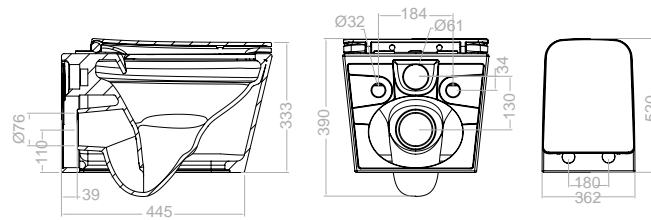

Toilets

Wall-hung WC

S28A308744

324,40 €

Wall outlet, Rimless, soft-closing &
Clip Off sit and cover.

445 mm length.

Including: WC bowl, sit and cover.

Rimless

Clip Off

Softclose

Comfort

Antibacterial

Including

WC-bowl with fixation kit and Rimless system.

S28R308717

243,60 €

Soft-closing sit and cover with hinges and Clip Off system.

S28R308724

80,80 €