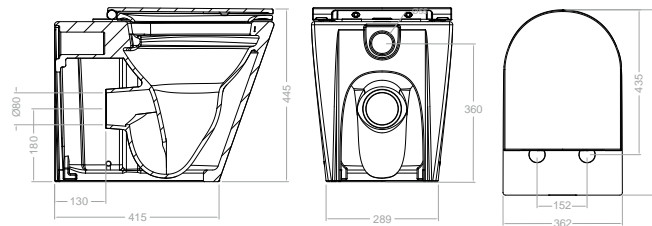

Toilets

Back to wall WC

S27A308742

296,40 €

Soft-closing & and Clip Off sit and cover. Rimless.

415 mm length.

Including: WC bowl, sit and cover.

Rimless

Clip Off

Softclose

Comfort

Antibacterial

Fixings

including

WC-bowl with fixation kit and Rimless system.

S27R308713

229,90 €

Soft-closing sit and cover, with hinges and Clip Off system.

S27R308723

66,50 €