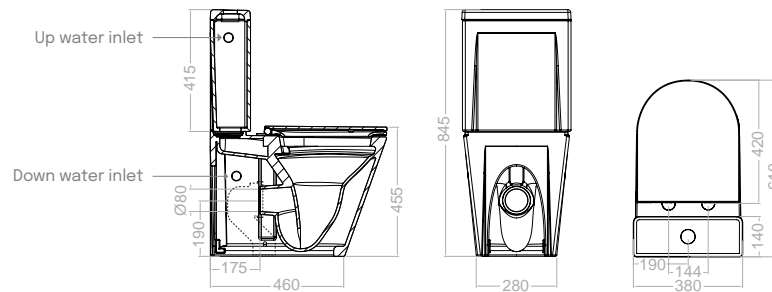

Comfort

Antibacterial

Dual

Fixings

Bilateral cistern

Including

WC-bowl with dual outlet and fixation kit, connection elbow and Rimless system.	S27R308711	203,30 €
WC cistern with down water inlet for reference S27A308745.	S27R308709	99,80 €
WC cistern with up water inlet for reference S27A309389.	S27R309388	99,80 €
Soft-closing sit and cover, with hinges and Clip Off system.	S27R308710	66,50 €

Toilets

**Wall-hung WC****S27A308746**

282,00 €

Wall outlet, Rimless, soft-closing &
Clip Off sit and cover.

402 mm length.

Including: WC bowl, sit and cover.

Rimless

Clip Off