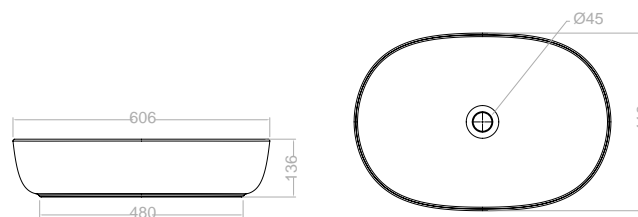

**White oval washbasin****S31L307900**

162,00 €

Antibacterial

Over countertop. Without overflow and without mixer hole.

480 mm length

Washbasin with mixer hole

**White oval washbasin****S31L307928**

148,80 €