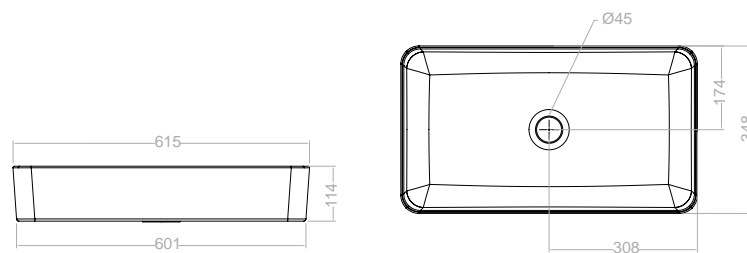

Washbasin without mixer hole

S30L307926

139,20 €

Antibacterial

Over countertop. Without overflow and without mixer hole.

369 mm length

S30L307927

207,60 €

Antibacterial

Over countertop. Without overflow and without mixer hole.

601 mm length