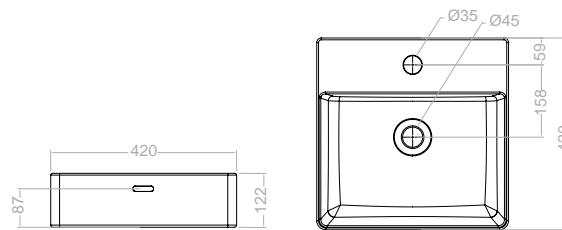

White rectangular washbasin

S30L307895

171,60 €

2 possible installations: over countertop or wall-hung. With overflow and mixer hole

614 mm length

Antibacterial

Dual