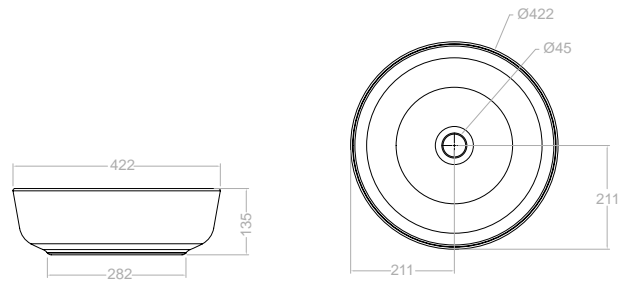

Washbasin without mixer hole

S31L307925

129,60 €

Antibacterial

Over countertop. Without overflow and without mixer hole.

282 mm length

White oval washbasin

S31L307900

162,00 €

Antibacterial

Over countertop. Without overflow and without mixer hole.

480 mm length