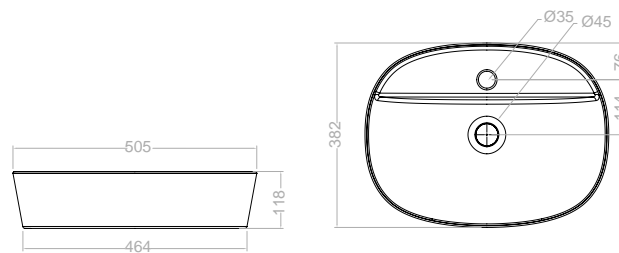

Antibacterial

Over countertop. Without overflow
and with mixer hole.

363 mm length

**White long oval washbasin****S31L307929**

171,60 €

Antibacterial

Over countertop. Without overflow
and with mixer hole.

464 mm length