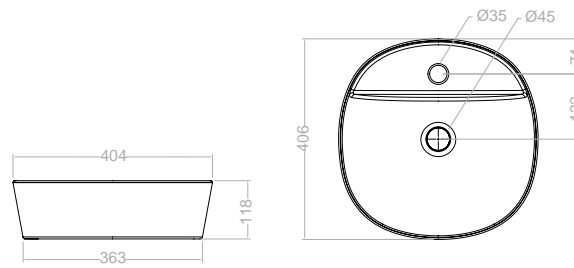

White long oval washbasin

S31L307929

171,60 €

Antibacterial

Over countertop. Without overflow
and with mixer hole.

464 mm length