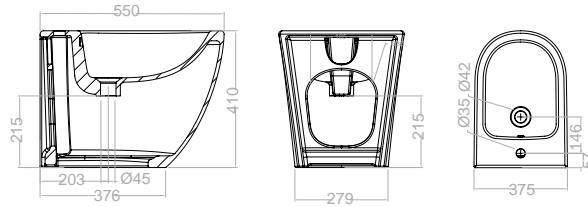

Wall-hung bidet

S29B307919

216,00 €

With mixer hole and fixation kit.

350 mm length.

Antibacterial

Fixings