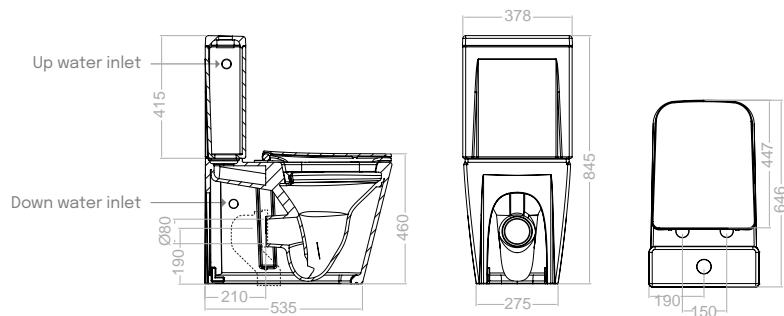

Comfort

Antibacterial

Dual

Fixings

Bilateral cistern

Including

WC-bowl with dual outlet and fixation kit, connection elbow and Rimless system.	S28R308716	244,40 €
WC cistern with down water inlet for reference S28A308743.	S27R308709	99,80 €
WC cistern with up water inlet for reference S28A309503.	S27R309388	99,80 €
Soft-closing sit and cover, with hinges and Clip Off system.	S28R308715	80,80 €

Toilets

**Wall-hung WC****S28A308744**

324,40 €

Wall outlet, Rimless, soft-closing &
Clip Off sit and cover.

445 mm length.

Including: WC bowl, sit and cover.

Rimless

Clip Off