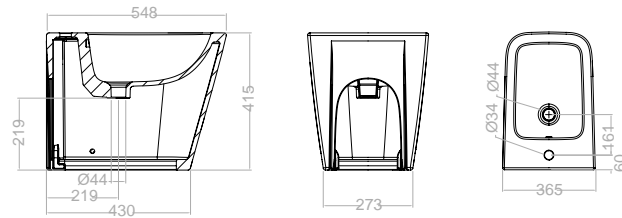

S28R308718

260,20 €

Soft-closing sit and cover, with hinges and Clip Off system.

S28R308715

80,80 €

Bidets

**Wall to back bidet****S28B307920**

216,00 €

With mixer hole and fixation kit.

430 mm length.

Antibacterial

Fixings

**Wall-hung bidet****S28B307922**

216,00 €

With mixer hole and fixation kit.

440 mm length.